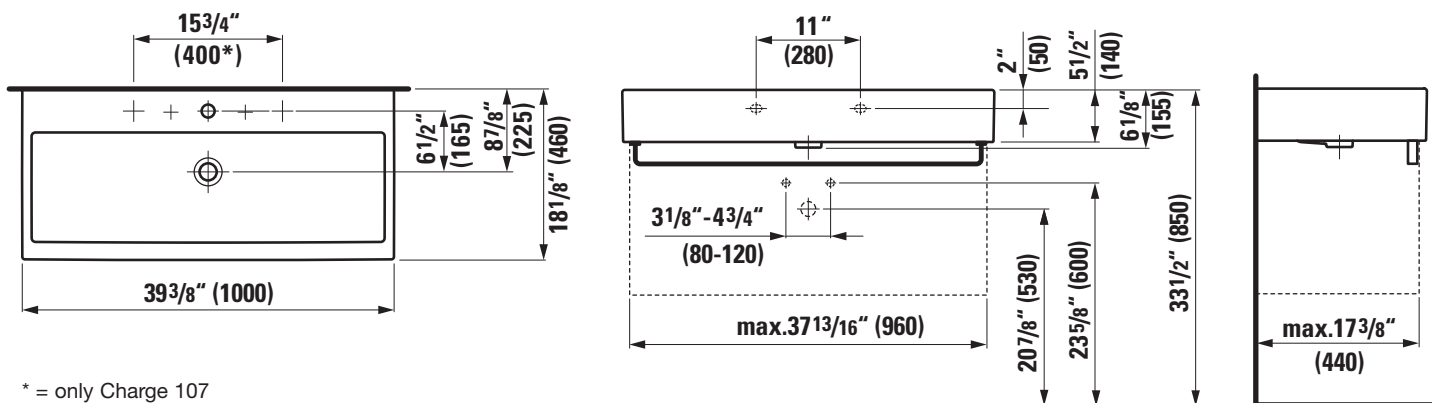

LIVING

818437

Countertop Washbasin

Dimensions

Length: 39 6/16 inch

Width: 18 2/16 inch

Height: 6 2/16 inch

Options

Options	Weight (lb)
104 one tap hole, center	65
107 two tap holes	65
109 without tap hole	65
136 three tap holes US/CAN, 8 inch spread	65

Mounting accessories excluded

Mounting set M 6/16" x 5 8/16" (M10 x 140 mm), part nr. 899882

Related products

401282 Vanity Unit with 2 drawers

895426 Towel Holder

Specification text

Countertop Washbasin LIVING CITY

Fine fireclay

Inside dimensions: 37 6/16" x 11 13/16"

Meets or exceeds the following:

Technical Drawings

* = only Charge 107